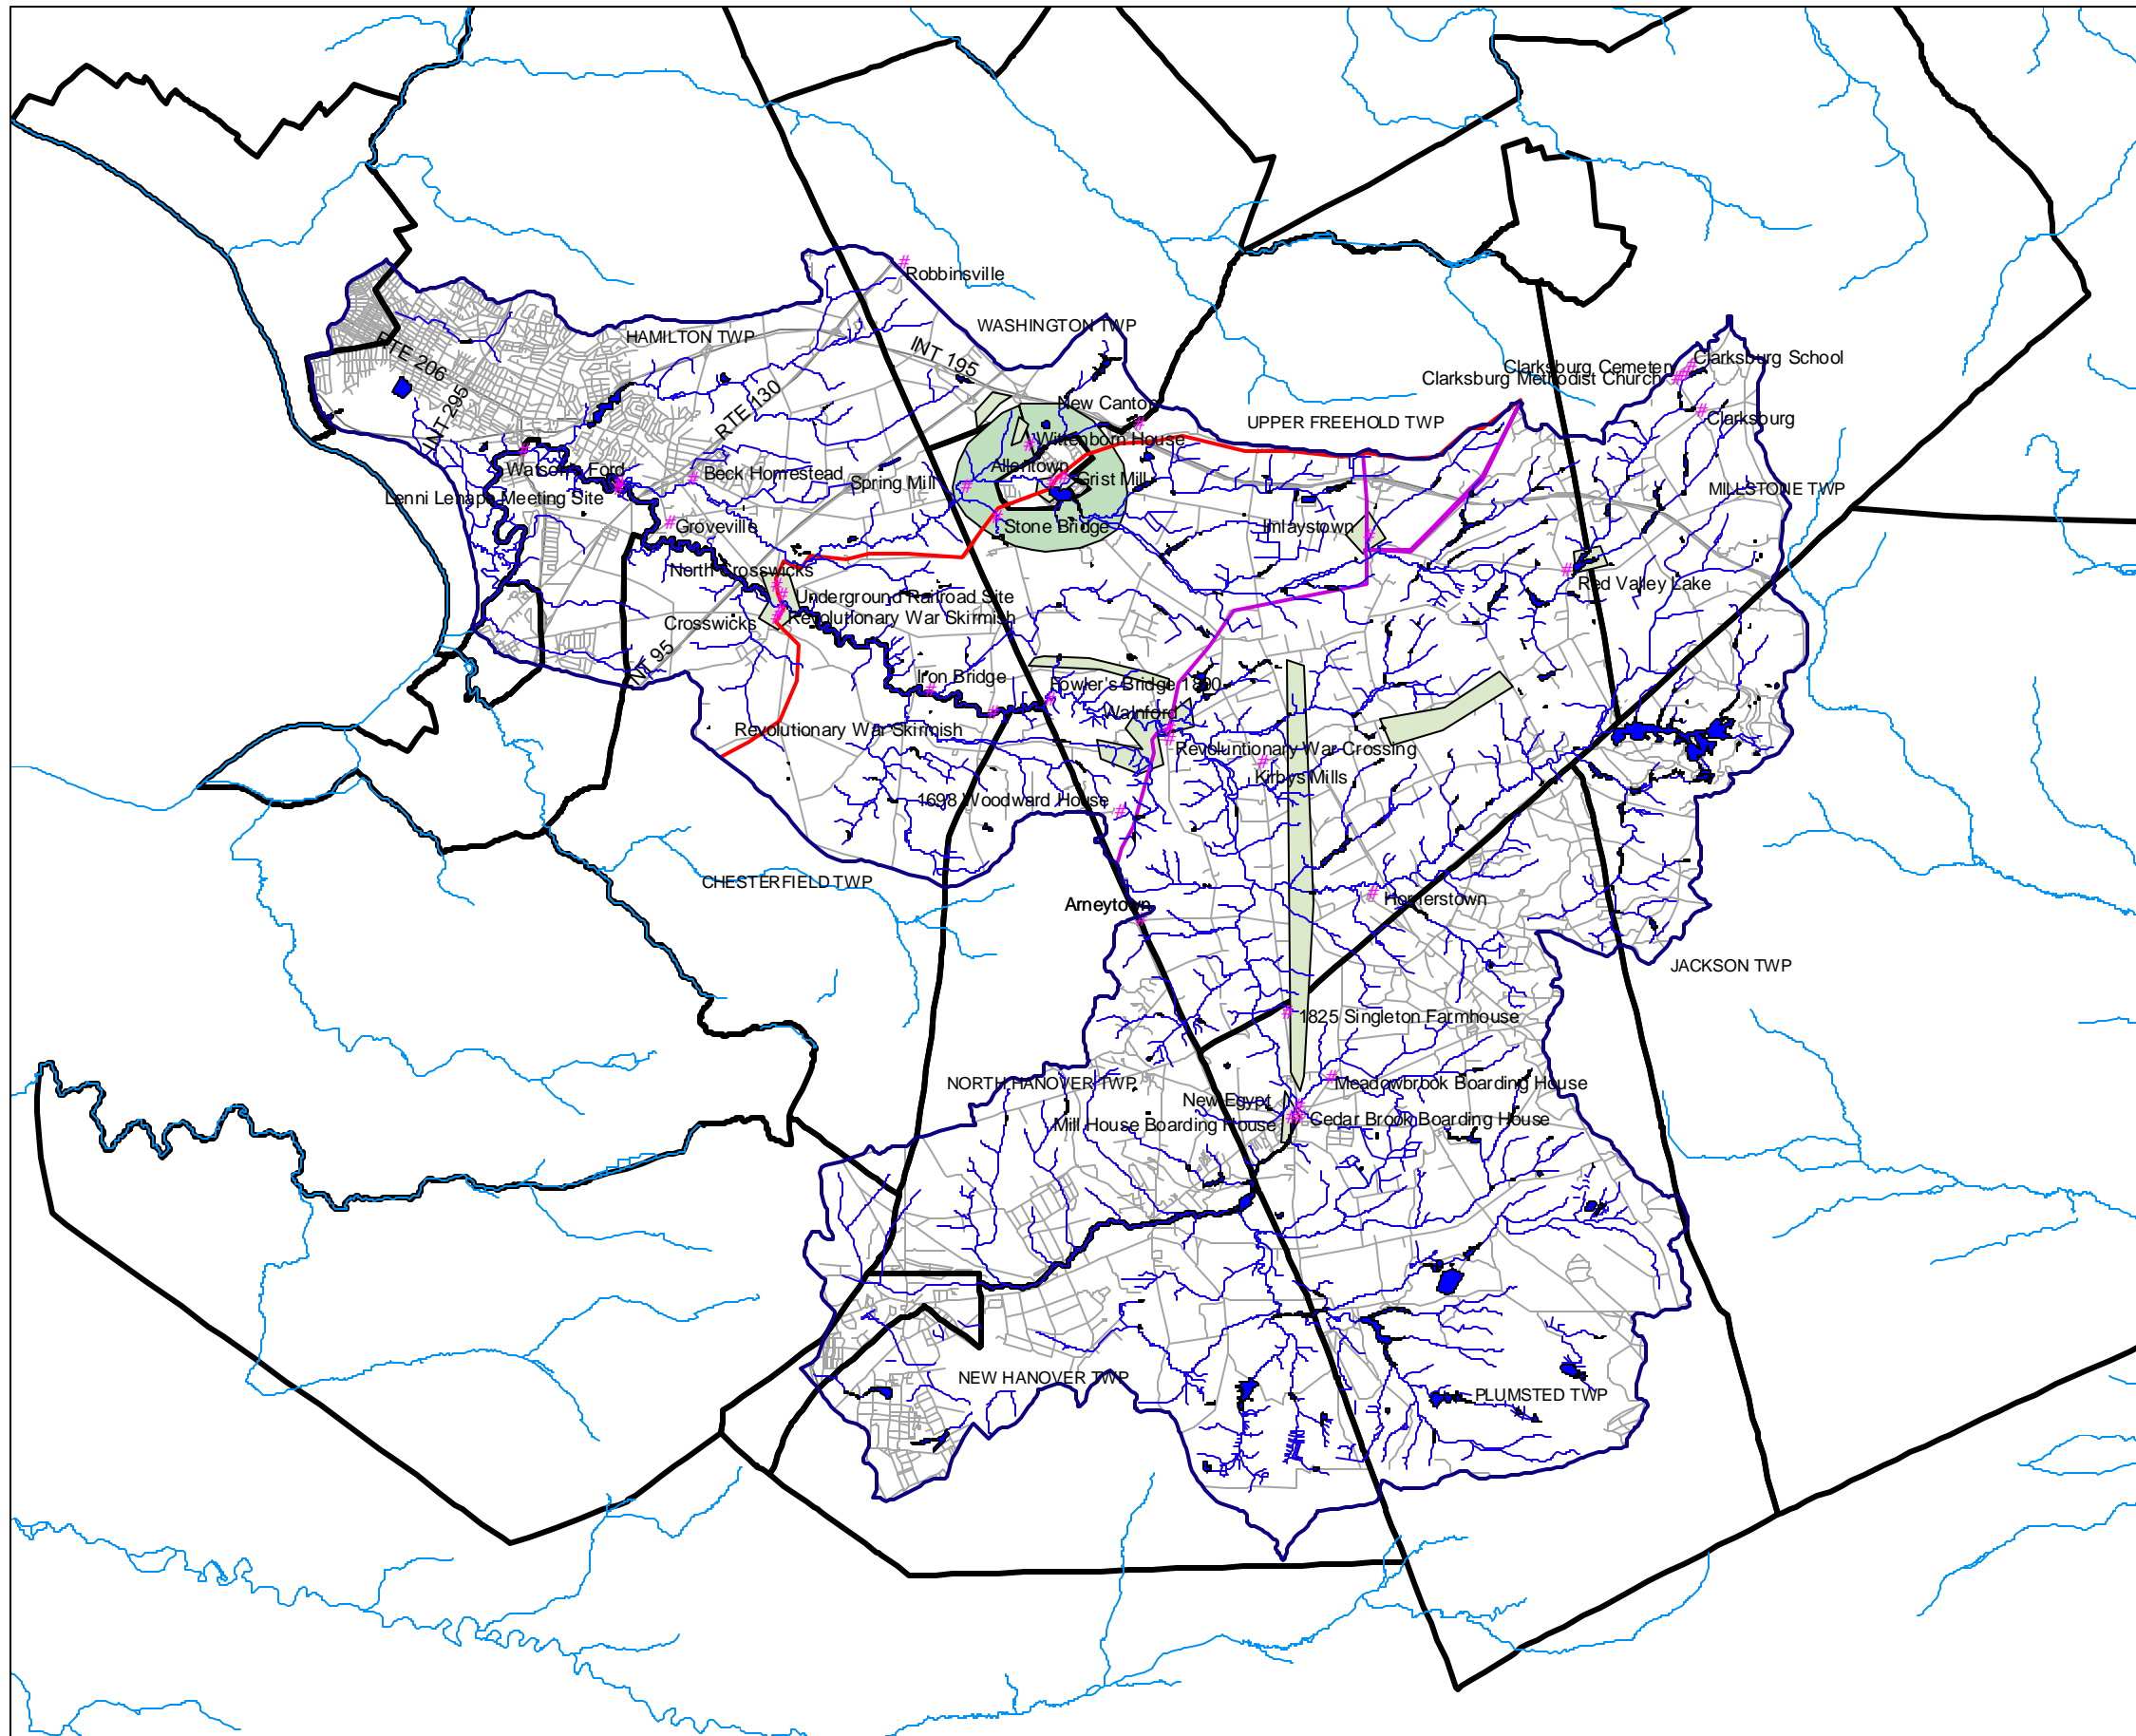

Crosswicks Creek/Doctors Creek Watershed Historic Sites and Vistas

- LEGEND**
- Crosswicks Creek Watershed
 - # Historic Sites
 - Lakes
 - ~ Streams
 - ~ Rivers
 - Historic Trails**
 - ~ British Army
 - ~ Knyphausen's Division
 - Historic and Scenic Vistas
 - Municipal Boundaries
 - ~ Roads
 - ~ Major Roads

Source: This map was developed using New Jersey Department of Environmental Protection, Monmouth County, Mercer County, Washington Township, Hamilton Township, New Jersey Department of Transportation, Allentown Boro, and Ocean County Geographic Information System digital data, but this secondary product has not been verified by these agencies and is not authorized by these agencies.